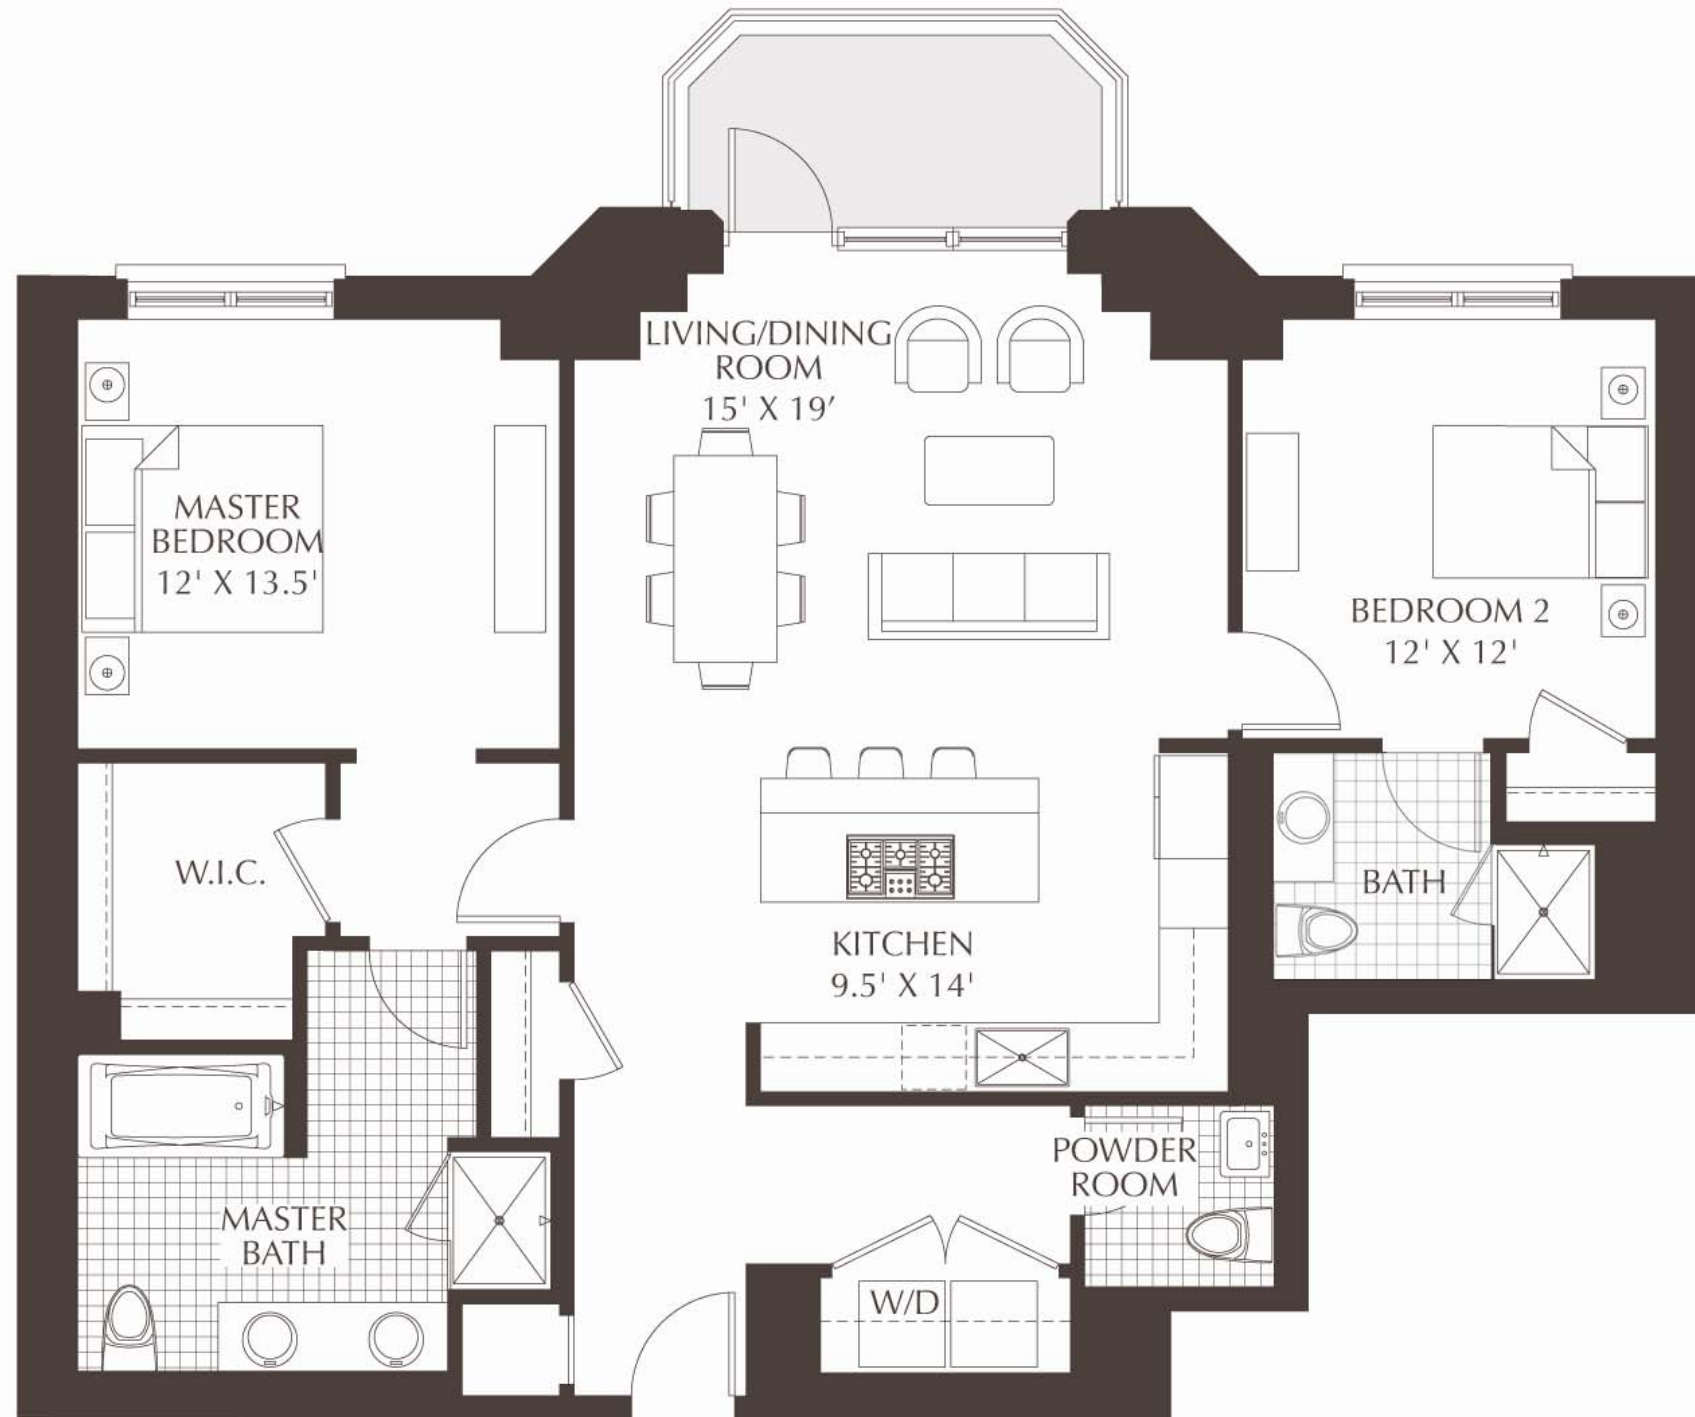

RESIDENCE B2

FLOORS 8-14

TWO BEDROOM
TWO AND ONE HALF BATH

RESIDENCE:
1,452 SQUARE FEET

BALCONY: 74 SQUARE FEET

TOTAL: 1,526 SQUARE FEET

S-03