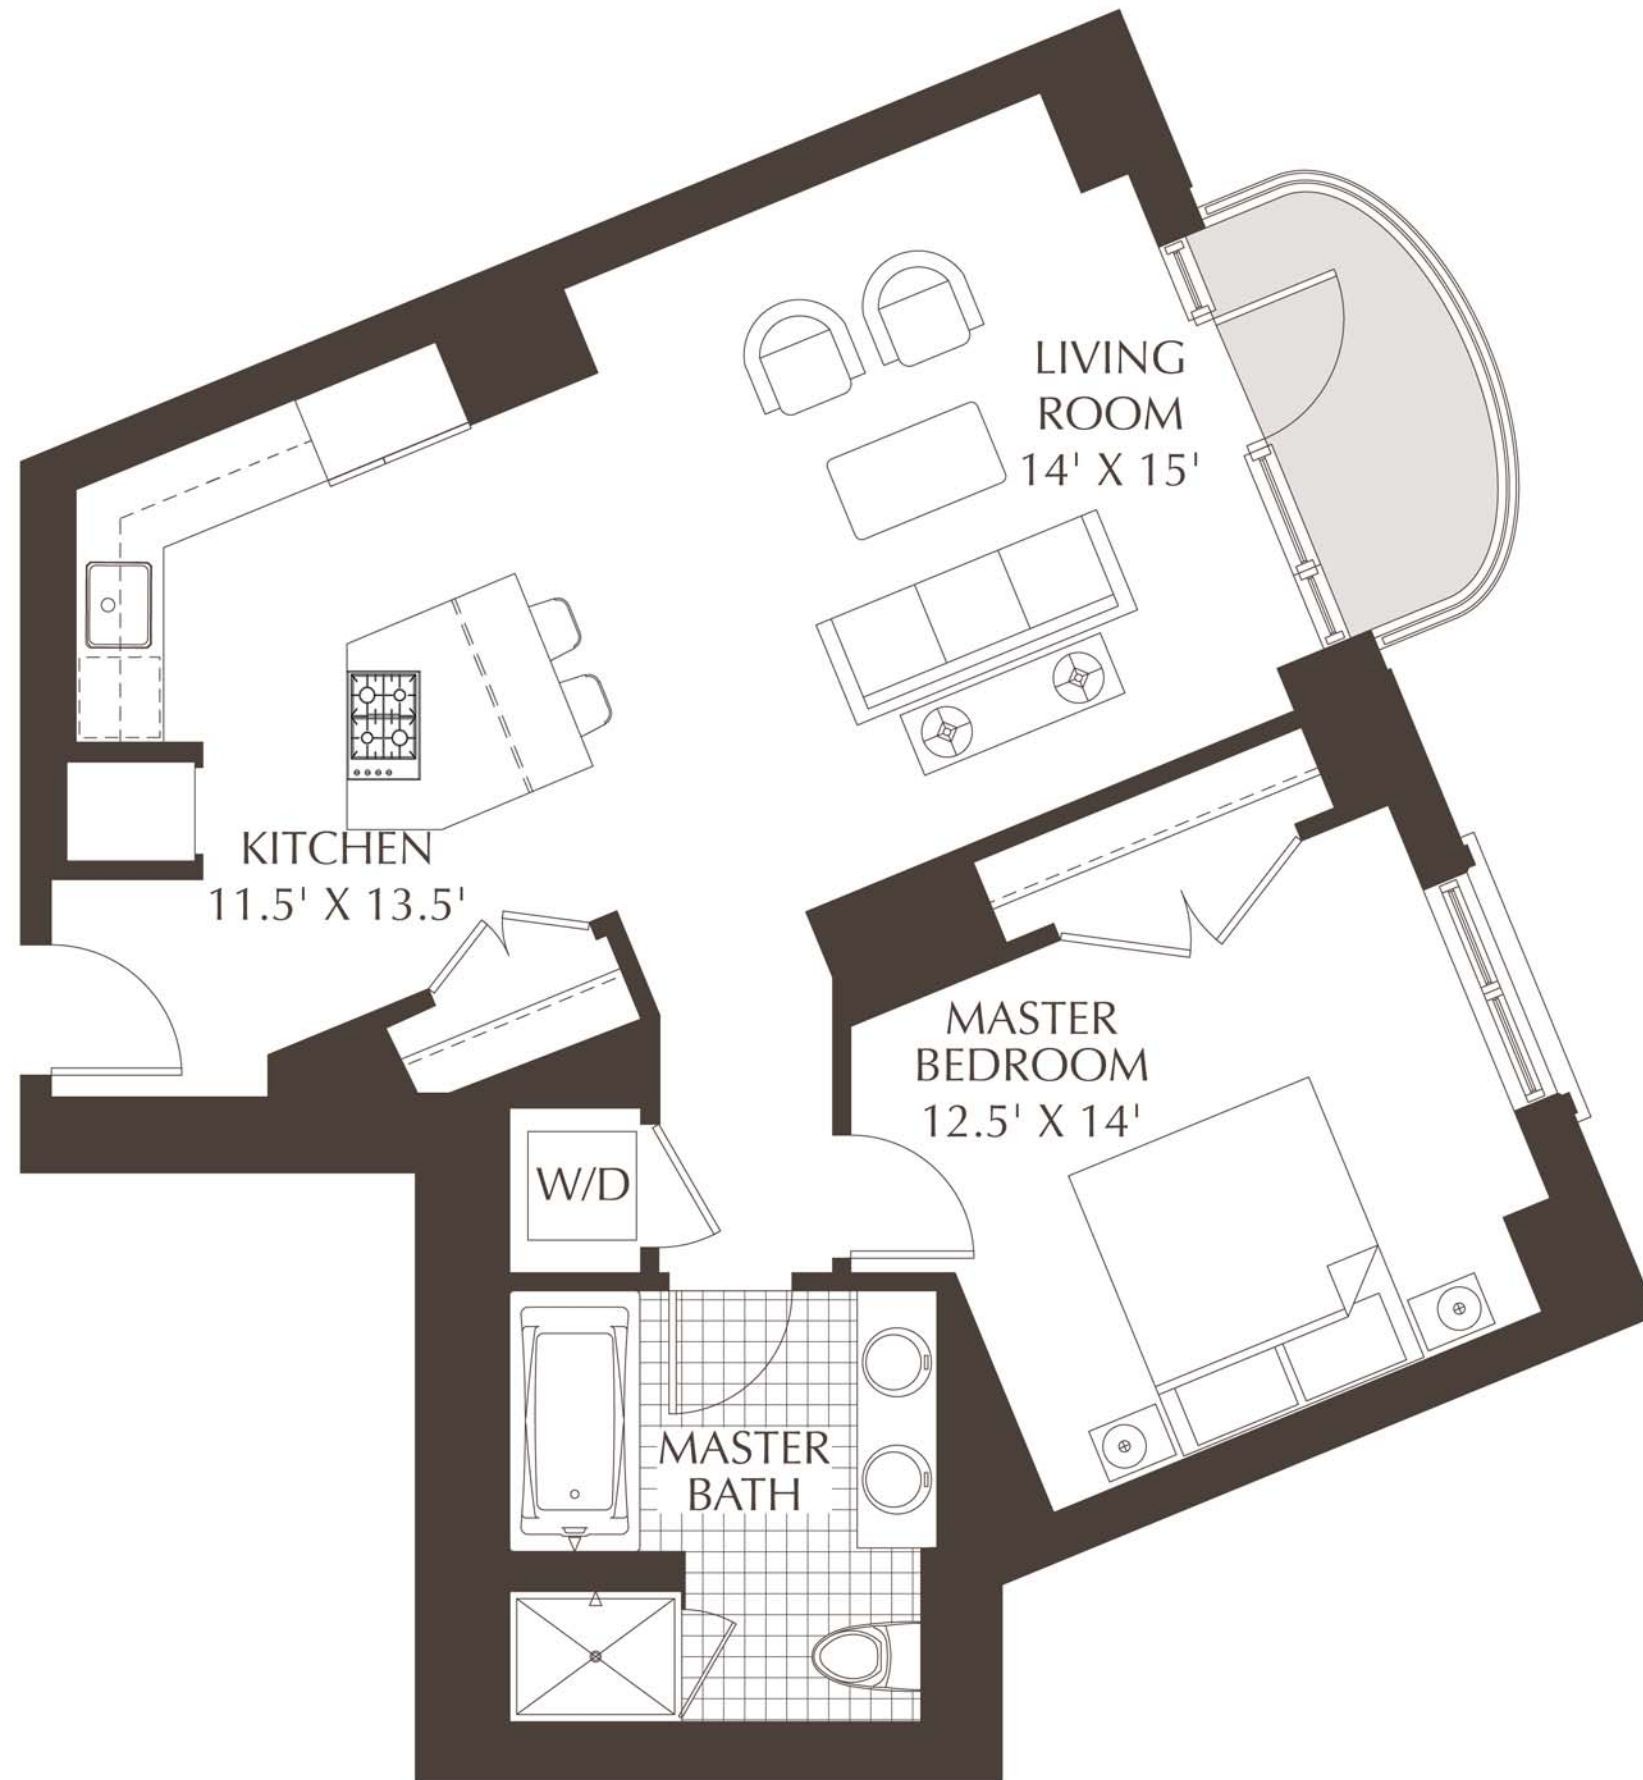

RESIDENCE A1

FLOORS 3-14

ONE BEDROOM
ONE BATH

RESIDENCE:
899 SQUARE FEET

BALCONY: 61 SQUARE FEET

TOTAL: 960 SQUARE FEET

N-05